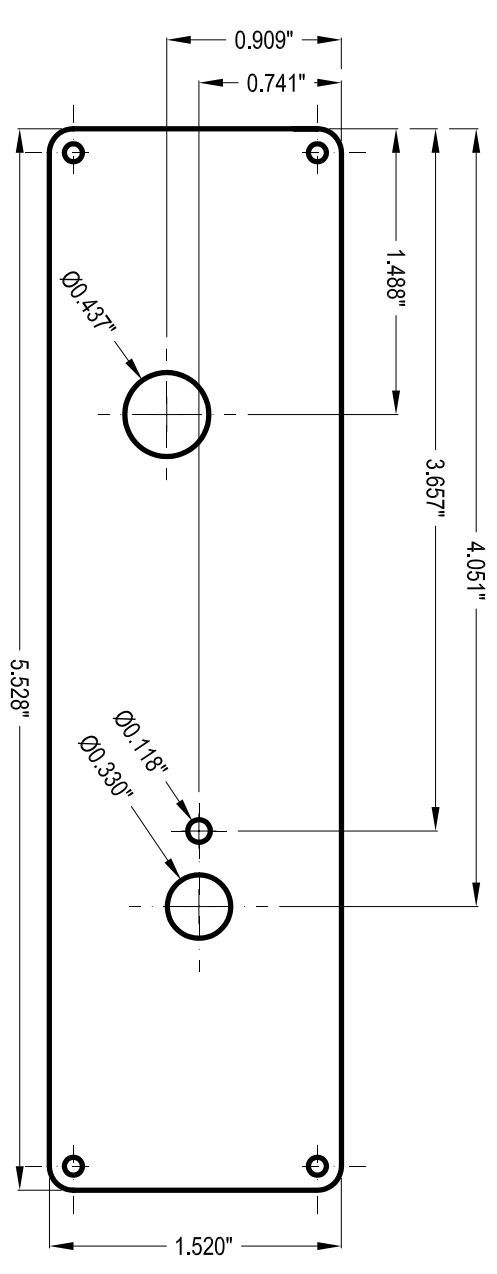

**DRILL PATTERN - EXTRUDED BODY TOP**

FULL SCALE

**DRILL PATTERN - FRONT PLATE**

FULL SCALE

**DRILL PATTERN - BACK PLATE**

FULL SCALE

Millett Hybrid MiniMAX Headphone Amplifier  
704 Horse Ferry Rd., Lawrenceville, GA 30044

Drill Pattern

beezar.com  
home of TooleAudio and the Millett MAX

PROJECT #: MiniMAX-1  
DATE: 9/16/2008  
PROJ. OFFICER: TMB  
DRAWN BY: TMB  
CHECKED BY: TMB  
DRAWING #: 2  
OF: 3  
R3.0  
M002