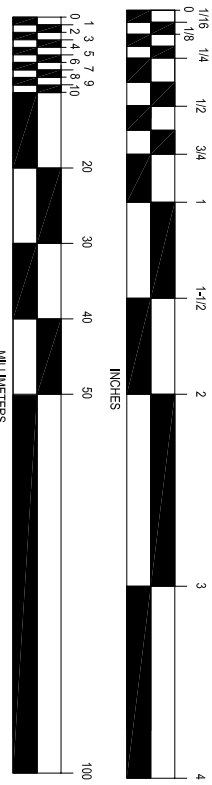

**DRILL PATTERN - EXTRUDED BODY TOP**

FULL SCALE

**DRILL PATTERN - FRONT PLATE**

FULL SCALE

**DRILL PATTERN - BACK PLATE**

FULL SCALE

Millett Hybrid MiniMAX Headphone Amplifier  
704 Horse Ferry Rd., Lawrenceville, GA 30044

Drill Pattern

beezar.com  
home of TooleAudio and the Millett MAX

PROJECT #: MiniMAX-1  
DATE: 9/16/2008  
PROJ. OFFICER: TMB  
DRAWN BY: TMB  
CHECKED BY: TMB  
DRAWING #: 2  
OF: 3  
R3.0  
M002