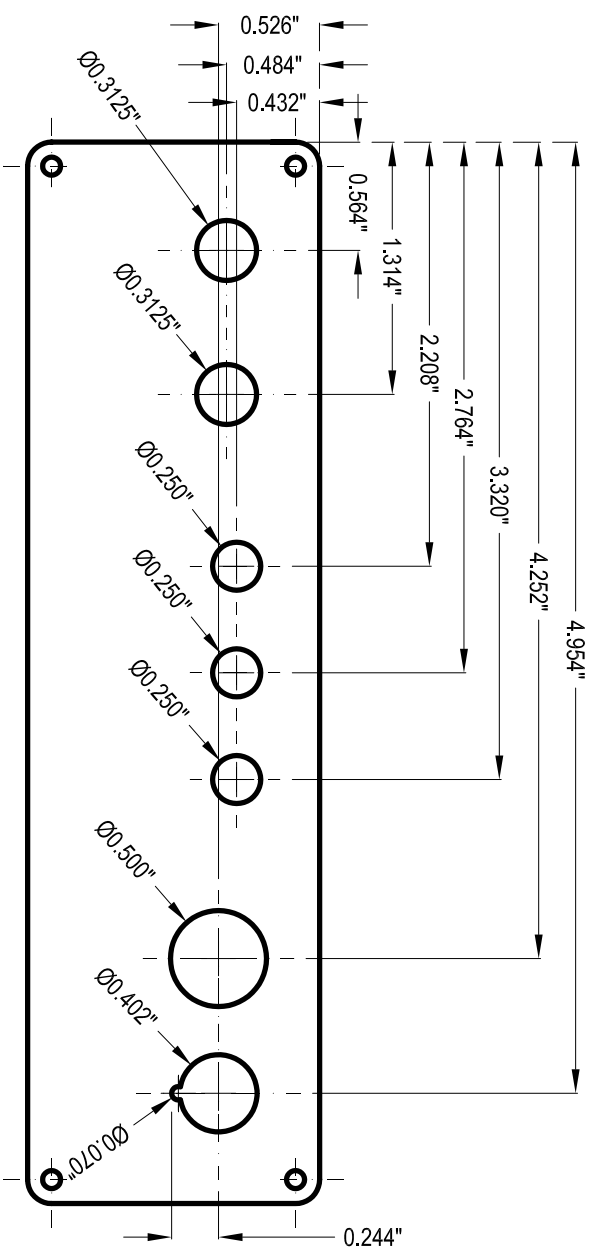

**DRILL PATTERN - EXTRUDED BODY TOP**

FULL SCALE

**DRILL PATTERN - FRONT PLATE**

FULL SCALE

**DRILL PATTERN - BACK PLATE**

FULL SCALE

Millett Hybrid MiniMAX Headphone Amplifier  
704 Horse Ferry Rd., Lawrenceville, GA 30044

Drill Pattern

beezar.com  
home of TooleAudio and the Millett MAX

PROJECT #: MiniMAX-1  
DATE: 9/16/2008  
PROJ. OFFICER: TMB  
DRAWN BY: TMB  
CHECKED BY: TMB  
DRAWING #: 2  
OF: 3  
R3.0  
M002