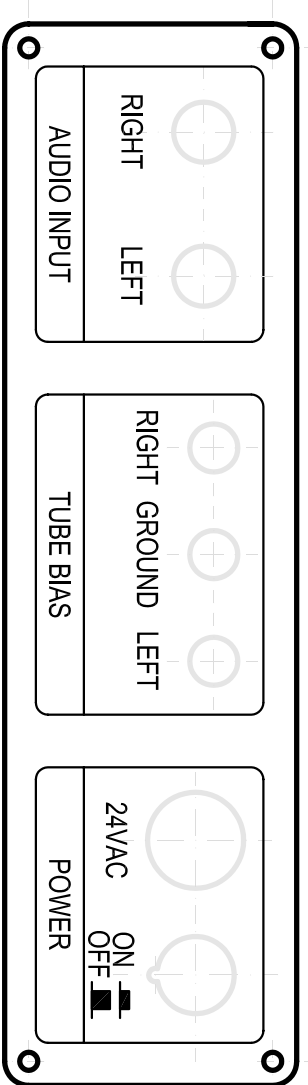

GENERAL NOTES (this drawing)

1. Font is Arial Narrow, 8pt (0.111" tall), except where noted.
2. All objects are full scale, including font-text. Please use graphic scale to determine line thicknesses if in question.
3. Silkscreen is black on clear case or white on black case.

SILKSCREEN REFERENCE - FRONT PLATE

FULL SCALE

SILKSCREEN ARTWORK - FRONT PLATE

FULL SCALE

SILKSCREEN REFERENCE - BACK PLATE

FULL SCALE

SILKSCREEN ARTWORK - BACK PLATE

FULL SCALE