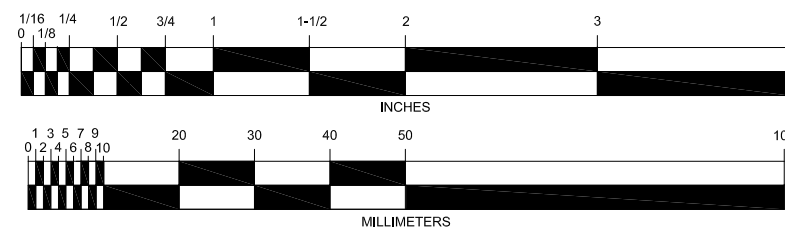

DRILL PATTERN - BOTTOM CASE EXTRUSION

FULL SCALE

T O R P E D O
parafeed headphone amp

beezar.com

Torpedo Tube-Transformer Parafeed Headphone Amplifier

Custom Case Extrusion

Drill Pattern - Bottom

PROJECT #: Torpedo-1
DATE: 2/1/2011
PROJ. OFFICER: TMB
DRAWN BY: TMB
CHECKED BY: TMB
DRAWING #: 3
OF: 3